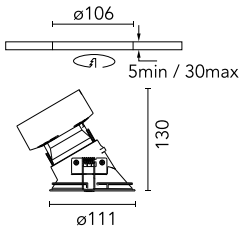

Main specifications

Number of heads	1	CRI	90
Lamp category	LED	Net lumen (lm)	1621
Power (W)	25.9W	Mountings	Ceiling recessed
System power (W)	25.9	Environment	Indoor dry location
CCT (K)	2700K		

Optical

Lighting type	Direct
LED type	LED array
Light distribution	Asymmetric
Optical type	Wall-washer
Beam angle (°)	26
Beam angle C90-270 (°)	24
Efficiency (lm/W)	62

Beam Angle: 26°		
h(m)	E(lx)	D(m)
1	4671	0.58
2	1168	1.15
3	519	1.73
4	292	2.31
5	187	2.89

Physical

Color	White	Spot diameter (mm)	111
Orientation	Fixed		
Trim	yes		
Recessed depth (mm)	134		
Weight (kg)	0,53		

Easy Kap Ø 105 Wall-Washer

Non dimmable continuous current power supply. 15-30W, 220/240V -50/60Hz with power current selected through adjustable switch. 350mA – 15W / 400mA – 17W / 450mA – 19W / 500mA – 22W / 550mA – 24W / 600mA – 26W / 650mA – 28W / 700mA – 30W no regulable
60.9592