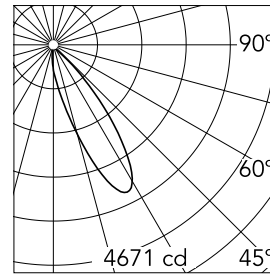

Main specifications

Number of heads	1	CRI	90
Lamp category	LED	Net lumen (lm)	1621
Power (W)	25.9W	Mountings	Ceiling recessed
System power (W)	25.9	Environment	Indoor dry location
CCT (K)	2700K		

Optical

Lighting type	Direct
LED type	LED array
Light distribution	Asymmetric
Optical type	Wall-washer
Beam angle (°)	26
Beam angle C90-270 (°)	24
Efficiency (lm/W)	62

Beam Angle: 26°		
h(m)	E(lx)	D(m)
1	4671	0.58
2	1168	1.15
3	519	1.73
4	292	2.31
5	187	2.89