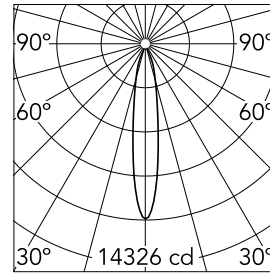

Number of heads	1	CRI	90
Lamp category	LED	Net lumen (lm)	2190
Power (W)	25.9W	Mountings	Ceiling recessed
System power (W)	25.9	Environment	Indoor dry location
CCT (K)	3000K		

Optical

Lighting type	Direct
LED type	LED array
Light distribution	Symmetric
Optical type	Spot
Beam angle (°)	17
Beam angle C90-270 (°)	17
Efficiency (lm/W)	84

Beam Angle: 17°

h(m)	E(lx)	D(m)
1	14326	0.29
2	3581	0.59
3	1592	0.88
4	895	1.17
5	573	1.47

Luminous flux luminaire
2190 lm (EXTREME CUT OFF)

Electrical

Voltage (V)	34	Emergency	Without
Current (mA)	650	Insulation class	III
Dimmable	Yes		
Driver	Remote excluded		
Driver type	Non Dimmable, Dimmable DALI 2, Dimmable Casambi, Dimmable 1-10V		

Physical

Color	Gold	Spot diameter (mm)	111
Orientation	Fixed		
Trim	yes		
Recessed depth (mm)	150		
Weight (kg)	0,55		

Easy Kap Ø 105 Fixed Optic Spot

Continuous current supply source 240V – 50/60Hz with dimmable DALI 2, push dimming. 300mA-16W / 350mA-18W / 400mA-21W / 500mA-27W / 600mA-32W / 650mA-35W
700/750/800/900/1000/1050mA-36W
60.9186