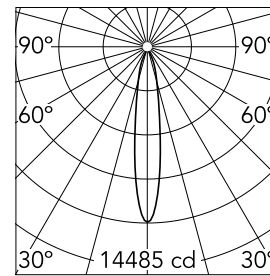

Number of heads	1	CRI	90
Lamp category	LED	Net lumen (lm)	2235
Power (W)	25.9W	Mountings	Ceiling recessed
System power (W)	25.9	Environment	Indoor dry location
CCT (K)	3000K		

Optical

Lighting type	Direct
LED type	LED array
Light distribution	Symmetric
Optical type	Spot
Beam angle (°)	17
Beam angle C90-270 (°)	17
Efficiency (lm/W)	86

Physical

Color	Blue	Spot diameter (mm)	111
Orientation	Fixed		
Trim	yes		
Recessed depth (mm)	150		
Weight (kg)	0,55		

Easy Kap Ø 105 Fixed Optic Spot

Continuous current power supply, dimmable Casambi 220/240V-50/60Hz, 300mA-16W / 350mA-18,5W / 400mA-21,5W / 450mA-24W / 500mA-27W / 600mA-32W / 650mA-35W / 700mA-36W / 750/800/900/1000/1050mA – 38W
60.9207