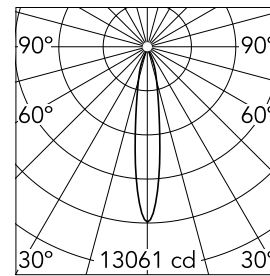

Number of heads	1	CRI	90
Lamp category	LED	Net lumen (lm)	1884
Power (W)	25.9W	Mountings	Ceiling recessed
System power (W)	25.9	Environment	Indoor dry location
CCT (K)	3000K		

Optical

Lighting type	Direct
LED type	LED array
Light distribution	Symmetric
Optical type	Spot
Beam angle (°)	16
Beam angle C90-270 (°)	16
Efficiency (lm/W)	72

Physical

Color	Black	Spot diameter (mm)	111
Orientation	Fixed		
Trim	yes		
Recessed depth (mm)	150		
Weight (kg)	0,55		

Easy Kap Ø 105 Fixed Optic Spot

Continuous current power supply, dimmable Casambi 220/240V-50/60Hz, 300mA-16W / 350mA-18,5W / 400mA-21,5W / 450mA-24W / 500mA-27W / 600mA-32W / 650mA-35W / 700mA-36W / 750/800/900/1000/1050mA – 38W
60.9207