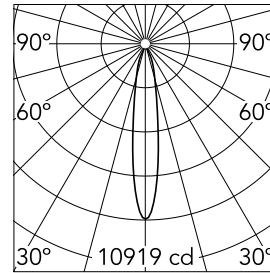

### Main specifications

<b>Number of heads</b>	1	<b>CRI</b>	90
<b>Lamp category</b>	LED	<b>Net lumen (lm)</b>	1685
<b>Power (W)</b>	25.9W	<b>Mountings</b>	Ceiling recessed
<b>System power (W)</b>	25.9	<b>Environment</b>	Indoor dry location
<b>CCT (K)</b>	2700K		

### Optical

<b>Lighting type</b>	Direct
<b>LED type</b>	LED array
<b>Light distribution</b>	Symmetric
<b>Optical type</b>	Spot
<b>Beam angle (°)</b>	17
<b>Beam angle C90-270 (°)</b>	17
<b>Efficiency (lm/W)</b>	65

Beam Angle: 17°

h(m)	E(lx)	D(m)
1	10919	0.29
2	2730	0.59
3	1213	0.88
4	682	1.18
5	437	1.47

Luminous flux luminaire  
1685 lm (EXTREME CUT OFF)

### Physical

<b>Color</b>	Blue	<b>Spot diameter (mm)</b>	111
<b>Orientation</b>	Fixed		
<b>Trim</b>	yes		
<b>Recessed depth (mm)</b>	150		
<b>Weight (kg)</b>	0,55		