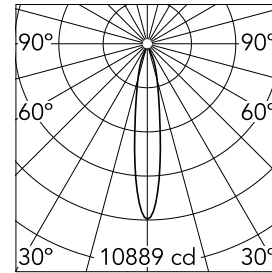

Easy Kap Ø 105 Fixed Optic Spot

05.7000.B1 - White

Recessed luminaire with LED light source. Remote transformer not included. Installation frame not necessary. Diffusing lens included.

Main specifications

Number of heads	1	CRI	90
Lamp category	LED	Net lumen (lm)	1715
Power (W)	25.9W	Mountings	Ceiling recessed
System power (W)	25.9	Environment	Indoor dry location
CCT (K)	2700K		

Optical

Lighting type	Direct
LED type	LED array
Light distribution	Symmetric
Optical type	Spot
Beam angle (°)	17
Beam angle C90-270 (°)	17
Efficiency (lm/W)	41

Physical

Color	White	Spot diameter (mm)	111
Orientation	Fixed		
Trim	yes		
Recessed depth (mm)	150		
Weight (kg)	0,55		

Easy Kap Ø 105 Fixed Optic Spot

Continuous current supply source 240V – 50/60Hz with dimmable DALI 2, push dimming. 300mA-16W / 350mA-18W / 400mA-21W / 500mA-27W / 600mA-32W / 650mA-35W
700/750/800/900/950/1000/1050mA-38W
60.9186