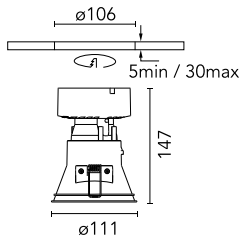

Easy Kap Ø 105 Fixed Optic Spot

05.7000.B1 - White

Recessed luminaire with LED light source. Remote transformer not included. Installation frame not necessary. Diffusing lens included.

Main specifications

Number of heads	1	CRI	90
Lamp category	LED	Net lumen (lm)	1715
Power (W)	25.9W	Mountings	Ceiling recessed
System power (W)	25.9	Environment	Indoor dry location
CCT (K)	2700K		

Optical

Lighting type	Direct
LED type	LED array
Light distribution	Symmetric
Optical type	Spot
Beam angle (°)	17
Beam angle C90-270 (°)	17
Efficiency (lm/W)	41

Physical

Color	White	Spot diameter (mm)	111
Orientation	Fixed		
Trim	yes		
Recessed depth (mm)	150		
Weight (kg)	0,55		

Easy Kap Ø 105 Fixed Optic Spot

Continuous current supply source 240V – 50/60Hz with dimmable DALI 2, push dimming. 300mA-16W / 350mA-18W / 400mA-21W / 500mA-27W / 600mA-32W / 650mA-35W
700/750/800/900/950/1000/1050mA-38W
60.9186