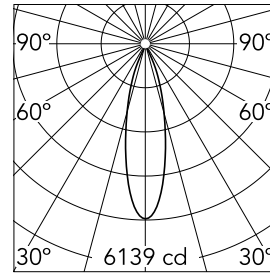

### Main specifications

Number of heads	1	CRI	90
Lamp category	LED	Net lumen (lm)	1528
Power (W)	25.9W	Mountings	Ceiling recessed
System power (W)	25.9	Environment	Indoor dry location
CCT (K)	2700K		

### Optical

Lighting type	Direct
LED type	LED array
Light distribution	Symmetric
Optical type	Medium
Beam angle (°)	26
Beam angle C90-270 (°)	26
Efficiency (lm/W)	58

Beam Angle: 26°

h(m)	E(lx)	D(m)
1	6139	0.46
2	1535	0.93
3	682	1.39
4	384	1.86
5	246	2.32

### Physical

Color	Gold	Spot diameter (mm)	111
Orientation	Fixed		
Trim	yes		
Recessed depth (mm)	150		
Weight (kg)	0,55		