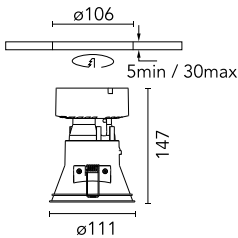

### Optical

Lighting type	Direct
LED type	LED array
Light distribution	Symmetric
Optical type	Medium
Beam angle (°)	26
Beam angle C90-270 (°)	26
Efficiency (lm/W)	58

Beam Angle: 26°

h(m)	E(lx)	D(m)
1	6139	0.46
2	1535	0.93
3	682	1.39
4	384	1.86
5	246	2.32

### Physical

Color	Gold	Spot diameter (mm)	111
Orientation	Fixed		
Trim	yes		
Recessed depth (mm)	150		
Weight (kg)	0,55		