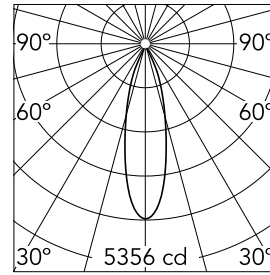

Number of heads	1	CRI	90
Lamp category	LED	Net lumen (lm)	1376
Power (W)	25.9W	Mountings	Ceiling recessed
System power (W)	25.9	Environment	Indoor dry location
CCT (K)	2700K		

Optical

Lighting type	Direct
LED type	LED array
Light distribution	Symmetric
Optical type	Medium
Beam angle (°)	27
Beam angle C90-270 (°)	27
Efficiency (lm/W)	53

Beam Angle: 27°

h(m)	E(lx)	D(m)
1	5356	0.48
2	1339	0.96
3	595	1.44
4	335	1.92
5	214	2.40

Luminous flux luminaire
1376 lm (EXTREME CUT OFF)

Electrical

Voltage (V)	34	Emergency	Without
Current (mA)	650	Insulation class	III
Dimmable	Yes		
Driver	Remote excluded		
Driver type	Non Dimmable, Dimmable DALI 2, Dimmable Casambi, Dimmable 1-10V		

Physical

Color	Black	Spot diameter (mm)	111
Orientation	Fixed		
Trim	yes		
Recessed depth (mm)	150		
Weight (kg)	0,55		

Easy Kap Ø 105 Fixed Optic Medium

Continuous current power supply, 0/1-10V dimmable, 220/240V – 50/60Hz, 300mA-16W / 350mA-18W / 400mA-21W / 500mA-27W / 600mA-32W / 650mA-35W / 700/750/800/900/950/1000/1050mA-36W
60.9439