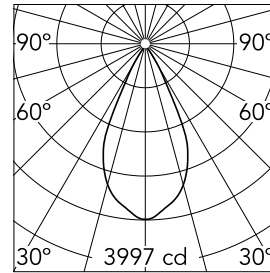

Number of heads	1	CRI	90
Lamp category	LED	Net lumen (lm)	2370
Power (W)	22.8W	Mountings	Ceiling recessed
System power (W)	25.9	Environment	Indoor dry location
CCT (K)	3000K		

Optical

Lighting type	Direct
LED type	LED array
Light distribution	Symmetric
Optical type	Flood
Beam angle (°)	50
Beam angle C90-270 (°)	50
UGRL	18
Efficiency (lm/W)	91

Physical

Color	Gold	Spot diameter (mm)	111
Orientation	Fixed	Lifespan (L70 B10)	L80B50
Trim	yes		
Recessed depth (mm)	150		
Weight (kg)	0.55		

Easy Kap Ø 105 Fixed Optic Flood

Continuous current power supply, dimmable Casambi 220/240V-50/60Hz, 300mA-16W / 350mA-18,5W / 400mA-21,5W / 450mA-24W / 500mA-27W / 600mA-32W / 650mA-35W / 700mA-36W / 750/800/900/1000/1050mA – 38W
60.9207