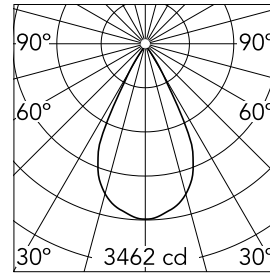

Number of heads	1	CRI	90
Lamp category	LED	Net lumen (lm)	2326
Power (W)	25.9W	Mountings	Ceiling recessed
System power (W)	25.9	Environment	Indoor dry location
CCT (K)	3000K		

Optical

Lighting type	Direct
LED type	LED array
Light distribution	Symmetric
Optical type	Flood
Beam angle (°)	53
Beam angle C90-270 (°)	53
Efficiency (lm/W)	89

Physical

Color	Blue	Spot diameter (mm)	111
Orientation	Fixed		
Trim	yes		
Recessed depth (mm)	150		
Weight (kg)	0,55		

Easy Kap Ø 105 Fixed Optic Flood

Continuous current power supply, 0/1-10V dimmable, 220/240V – 50/60Hz, 300mA-16W / 350mA-18W / 400mA-21W / 500mA-27W / 600mA-32W / 650mA-35W / 700/750/800/900/950/1000/1050mA-36W
60.9439