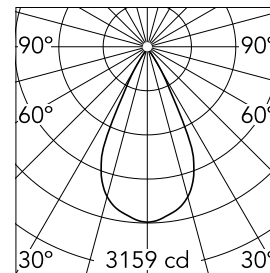

Number of heads	1	CRI	90
Lamp category	LED	Net lumen (lm)	1985
Power (W)	25.9W	Mountings	Ceiling recessed
System power (W)	25.9	Environment	Indoor
CCT (K)	3000K		

Optical

Lighting type	Direct
LED type	LED array
Light distribution	Symmetric
Optical type	Flood
Beam angle (°)	51
Beam angle C90-270 (°)	51
Efficiency (lm/W)	76