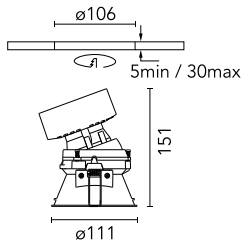

Number of heads	1	CRI	90
Lamp category	LED	Net lumen (lm)	2026
Power (W)	25.9W	Mountings	Ceiling recessed
System power (W)	25.9	Environment	Indoor dry location
CCT (K)	3000K		

Optical

Lighting type	Direct
LED type	LED array
Light distribution	Symmetric
Optical type	Medium
Beam angle (°)	26
Beam angle C90-270 (°)	26
Efficiency (lm/W)	78

Beam Angle:	26°	
	h(m)	E(lx) D(m)
	1	8143 0.46
	2	2036 0.93
	3	905 1.39
	4	509 1.86
	5	326 2.32

Luminous flux luminaire
2026 lm (EXTREME CUT OFF)

Electrical

Voltage (V)	34	Emergency	Without
Current (mA)	650	Insulation class	III
Dimmable	Yes		
Driver	Remote excluded		
Driver type	Non Dimmable, Dimmable DALI 2, Dimmable Casambi, Dimmable 1-10V		

Physical

Color	Gold	Tilt (°)	20
Orientation	Adjustable	Rotation (°)	360
Trim	yes	Spot diameter (mm)	111
Recessed depth (mm)	161		
Weight (kg)	0,77		

Easy Kap Ø 105 Adjustable Optic Medium

Continuous current power supply, 0/1-10V dimmable, 220/240V – 50/60Hz, 300mA-16W / 350mA-18W / 400mA-21W / 500mA-27W / 600mA-32W / 650mA-35W / 700/750/800/900/950/1000/1050mA-36W
60.9439