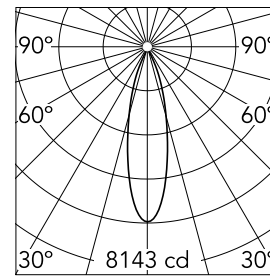

Number of heads	1	CRI	90
Lamp category	LED	Net lumen (lm)	2026
Power (W)	25.9W	Mountings	Ceiling recessed
System power (W)	25.9	Environment	Indoor dry location
CCT (K)	3000K		

Optical

Lighting type	Direct
LED type	LED array
Light distribution	Symmetric
Optical type	Medium
Beam angle (°)	26
Beam angle C90-270 (°)	26
Efficiency (lm/W)	78

Physical

Color	Gold	Tilt (°)	20
Orientation	Adjustable	Rotation (°)	360
Trim	yes	Spot diameter (mm)	111
Recessed depth (mm)	161		
Weight (kg)	0,77		

Easy Kap Ø 105 Adjustable Optic Medium

Continuous current power supply, 0/1-10V dimmable, 220/240V – 50/60Hz, 300mA-16W / 350mA-18W / 400mA-21W / 500mA-27W / 600mA-32W / 650mA-35W / 700/750/800/900/950/1000/1050mA-36W
60.9439