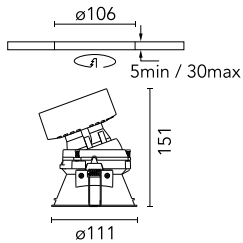

Easy Kap Ø 105 Adjustable Optic Medium

■ 05.7016.CU - Copper

Recessed luminaire with LED light source. Remote transformer not included. Installation frame not necessary. Diffusing lens included.