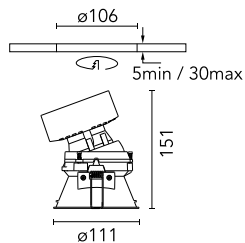

Number of heads	1	CRI	90
Lamp category	LED	Net lumen (lm)	2118
Power (W)	25.9W	Mountings	Ceiling recessed
System power (W)	25.9	Environment	Indoor dry location
CCT (K)	3000K		

Optical

Lighting type	Direct
LED type	LED array
Light distribution	Symmetric
Optical type	Medium
Beam angle (°)	27
Beam angle C90-270 (°)	27
Efficiency (lm/W)	81

Beam Angle:	27°	
	h(m)	E(lx) D(m)
	1	8023 0.47
	2	2006 0.94
	3	891 1.41
	4	501 1.89
	5	321 2.36

Luminous flux luminaire
2118 lm (EXTREME CUT OFF)

Electrical

Voltage (V)	34	Emergency	Without
Current (mA)	650	Insulation class	III
Dimmable	Yes		
Driver	Remote excluded		
Driver type	Non Dimmable, Dimmable DALI 2, Dimmable Casambi, Dimmable 1-10V		

Physical

Color	Blue	Tilt (°)	20
Orientation	Adjustable	Rotation (°)	360
Trim	yes	Spot diameter (mm)	111
Recessed depth (mm)	161		
Weight (kg)	0,77		

Easy Kap Ø 105 Adjustable Optic Medium

Continuous current power supply, 0/1-10V dimmable, 220/240V – 50/60Hz, 300mA-16W / 350mA-18W / 400mA-21W / 500mA-27W / 600mA-32W / 650mA-35W / 700/750/800/900/950/1000/1050mA-36W
60.9439