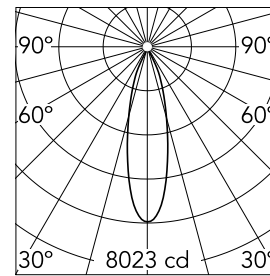

Number of heads	1	CRI	90
Lamp category	LED	Net lumen (lm)	2118
Power (W)	25.9W	Mountings	Ceiling recessed
System power (W)	25.9	Environment	Indoor dry location
CCT (K)	3000K		

Optical

Lighting type	Direct
LED type	LED array
Light distribution	Symmetric
Optical type	Medium
Beam angle (°)	27
Beam angle C90-270 (°)	27
Efficiency (lm/W)	81

Physical

Color	Blue	Tilt (°)	20
Orientation	Adjustable	Rotation (°)	360
Trim	yes	Spot diameter (mm)	111
Recessed depth (mm)	161		
Weight (kg)	0,77		

Easy Kap Ø 105 Adjustable Optic Medium

Continuous current power supply, 0/1-10V dimmable, 220/240V – 50/60Hz, 300mA-16W / 350mA-18W / 400mA-21W / 500mA-27W / 600mA-32W / 650mA-35W / 700/750/800/900/950/1000/1050mA-36W
60.9439