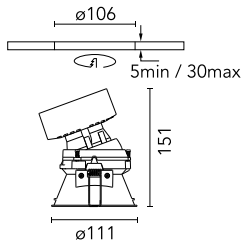

Number of heads	1	CRI	90
Lamp category	LED	Net lumen (lm)	2222
Power (W)	25.9W	Mountings	Ceiling recessed
System power (W)	25.9	Environment	Indoor dry location
CCT (K)	3000K		

Optical

Lighting type	Direct
LED type	LED array
Light distribution	Symmetric
Optical type	Medium
Beam angle (°)	27
Beam angle C90-270 (°)	27
Efficiency (lm/W)	85

Beam Angle:	27°	
	h(m)	E(lx) D(m)
	1	8281 0.48
	2	2070 0.97
	3	920 1.45
	4	518 1.93
	5	331 2.41

Luminous flux luminaire
2222 lm (EXTREME CUT OFF)

Electrical

Voltage (V)	34	Emergency	Without
Current (mA)	650	Insulation class	III
Dimmable	Yes		
Driver	Remote excluded		
Driver type	Non Dimmable, Dimmable DALI 2, Dimmable Casambi, Dimmable 1-10V		

Physical

Color	White	Tilt (°)	20
Orientation	Adjustable	Rotation (°)	360
Trim	yes	Spot diameter (mm)	111
Recessed depth (mm)	161		
Weight (kg)	0,77		

Easy Kap Ø 105 Adjustable Optic Medium

Continuous current power supply, 0/1-10V dimmable, 220/240V – 50/60Hz, 300mA-16W / 350mA-18W / 400mA-21W / 500mA-27W / 600mA-32W / 650mA-35W / 700/750/800/900/950/1000/1050mA-36W
60.9439