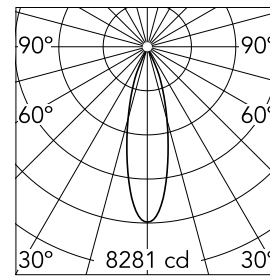

Easy Kap Ø 105 Adjustable Optic Medium

05.7016.B1 - White

Recessed luminaire with LED light source. Remote transformer not included. Installation frame not necessary. Diffusing lens included.

Main specifications

Number of heads	1	CRI	90
Lamp category	LED	Net lumen (lm)	2222
Power (W)	25.9W	Mountings	Ceiling recessed
System power (W)	25.9	Environment	Indoor dry location
CCT (K)	3000K		

Optical

Lighting type	Direct
LED type	LED array
Light distribution	Symmetric
Optical type	Medium
Beam angle (°)	27
Beam angle C90-270 (°)	27
Efficiency (lm/W)	85

Physical

Color	White	Tilt (°)	20
Orientation	Adjustable	Rotation (°)	360
Trim	yes	Spot diameter (mm)	111
Recessed depth (mm)	161		
Weight (kg)	0,77		

Easy Kap Ø 105 Adjustable Optic Medium

Continuous current power supply, 0/1-10V dimmable, 220/240V – 50/60Hz, 300mA-16W / 350mA-18W / 400mA-21W / 500mA-27W / 600mA-32W / 650mA-35W / 700/750/800/900/950/1000/1050mA-36W
60.9439