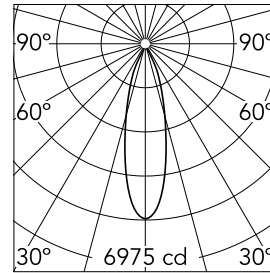

Number of heads	1	CRI	90
Lamp category	LED	Net lumen (lm)	1871
Power (W)	25.9W	Mountings	Ceiling recessed
System power (W)	25.9	Environment	Indoor dry location
CCT (K)	3000K		

Optical

Lighting type	Direct
LED type	LED array
Light distribution	Symmetric
Optical type	Medium
Beam angle (°)	27
Beam angle C90-270 (°)	27
Efficiency (lm/W)	72

Physical

Color	Black	Tilt (°)	20
Orientation	Adjustable	Rotation (°)	360
Trim	yes	Spot diameter (mm)	111
Recessed depth (mm)	161		
Weight (kg)	0,77		

Easy Kap Ø 105 Adjustable Optic Medium

Continuous current supply source 240V – 50/60Hz with dimmable DALI 2, push dimming. 300mA-16W / 350mA-18W / 400mA-21W / 500mA-27W / 600mA-32W / 650mA-35W
700/750/800/900/950/1000/1050mA-38W
60.9186