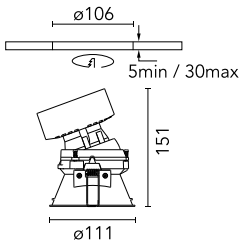

Number of heads	1	CRI	90
Lamp category	LED	Net lumen (lm)	1871
Power (W)	25.9W	Mountings	Ceiling recessed
System power (W)	25.9	Environment	Indoor dry location
CCT (K)	3000K		

Optical

Lighting type	Direct
LED type	LED array
Light distribution	Symmetric
Optical type	Medium
Beam angle (°)	27
Beam angle C90-270 (°)	27
Efficiency (lm/W)	72

Beam Angle:	27°	
	h(m)	E(lx) D(m)
1	6975	0.48
2	1744	0.96
3	775	1.44
4	436	1.92
5	279	2.40

Luminous flux luminaire
1871 lm (EXTREME CUT OFF)

Electrical

Voltage (V)	34	Emergency	Without
Current (mA)	650	Insulation class	III
Dimmable	Yes		
Driver	Remote excluded		
Driver type	Non Dimmable, Dimmable DALI 2, Dimmable Casambi, Dimmable 1-10V		

Physical

Color	Black	Tilt (°)	20
Orientation	Adjustable	Rotation (°)	360
Trim	yes	Spot diameter (mm)	111
Recessed depth (mm)	161		
Weight (kg)	0,77		

Easy Kap Ø 105 Adjustable Optic Medium

Continuous current supply source 240V – 50/60Hz with dimmable DALI 2, push dimming. 300mA-16W / 350mA-18W / 400mA-21W / 500mA-27W / 600mA-32W / 650mA-35W
700/750/800/900/950/1000/1050mA-38W
60.9186