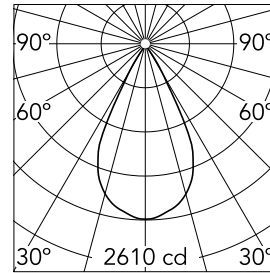

### Main specifications

|                  |       |                |                  |
|------------------|-------|----------------|------------------|
| Number of heads  | 1     | CRI            | 90               |
| Lamp category    | LED   | Net lumen (lm) | 1753             |
| Power (W)        | 25.9W | Mountings      | Ceiling recessed |
| System power (W) | 25.9  | Environment    | Indoor           |
| CCT (K)          | 2700K |                |                  |

### Optical

|                        |           |
|------------------------|-----------|
| Lighting type          | Direct    |
| LED type               | LED array |
| Light distribution     | Symmetric |
| Optical type           | Flood     |
| Beam angle (°)         | 53        |
| Beam angle C90-270 (°) | 53        |
| Efficiency (lm/W)      | 67        |

|             |      |            |
|-------------|------|------------|
| Beam Angle: | 53°  |            |
|             | h(m) | E(lx) D(m) |
|             | 1    | 2610 1.01  |
|             | 2    | 652 2.01   |
|             | 3    | 290 3.02   |
|             | 4    | 163 4.03   |
|             | 5    | 104 5.04   |

### Physical

|                     |            |                    |     |
|---------------------|------------|--------------------|-----|
| Color               | Blue       | Tilt (°)           | 20  |
| Orientation         | Adjustable | Rotation (°)       | 360 |
| Trim                | yes        | Spot diameter (mm) | 111 |
| Recessed depth (mm) | 161        |                    |     |
| Weight (kg)         | 0,77       |                    |     |