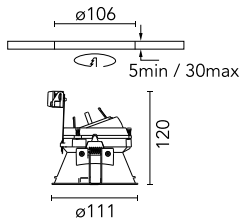

## Easy Kap Ø 105 Adjustable

■ 05.7035.GL - Gold

Recessed 12V lamp luminaire. Remote transformer not included. Installation frame not necessary.

### Physical

Color	Gold	Tilt (°)	20
Orientation	Adjustable	Rotation (°)	360
Trim	yes	Spot diameter (mm)	111
Recessed depth (mm)	125		
Weight (kg)	0,45		