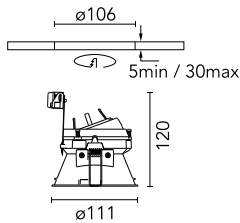

Note

Not suitable for lens accessories.