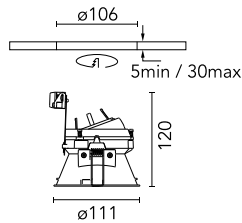

Easy Kap Ø 105 Adjustable

05.7035.B1 - White

Recessed 12V lamp luminaire. Remote transformer not included. Installation frame not necessary.

Main specifications

Lamp category	LED
Mountings	Ceiling recessed
Environment	Indoor dry location

Physical

Color	White	Tilt (°)	20
Orientation	Adjustable	Rotation (°)	360
Trim	yes	Spot diameter (mm)	111
Recessed depth (mm)	125		
Weight (kg)	0,45		

Note

Not suitable for lens accessories.

Easy Kap Ø 105 Adjustable