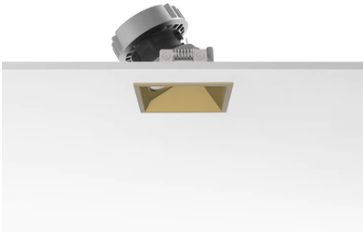

Easy Kap 80 Square Wall-Washer - Dim-To-Warm

■ 03.4198.GL.LE - Gold

Recessed luminaire with LED light source. 220-240V & dimmable 1-10V power supply included.

Recessed luminaire with LED light source. 220-240V & dimmable 1-10V power supply included.

Main specifications

Number of heads	1	Net lumen (lm)	721
Lamp category	LED	Mountings	Ceiling recessed
Power (W)	13W	Environment	Indoor dry location
CCT (K)	2850K-1800K		
CRI	95		

Optical

Lighting type	Indirect, Direct
LED type	LED array
Light distribution	Asymmetric
Optical type	Wall Washer
	Down
Beam angle (°)	28
Beam angle C90-270 (°)	30
Efficiency (lm/W)	55

Physical

Color	Gold
Orientation	Fixed
Trim	yes
Recessed depth (mm)	91
Weight (kg)	0.24

Note

For 110V PSU versions, please consult with the front office. Installation frame not necessary. Diffusing lens included.