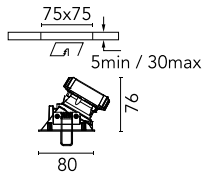

Main specifications

Number of heads	1	Net lumen (lm)	721
Lamp category	LED	Mountings	Ceiling recessed
Power (W)	13W	Environment	Indoor dry location
CCT (K)	2850K-1800K		
CRI	95		

Optical

Lighting type	Indirect, Direct
LED type	LED array
Light distribution	Asymmetric
Optical type	Wall Washer
	Down
Beam angle (°)	28
Beam angle C90-270 (°)	30
Efficiency (lm/W)	55

Physical

Color	Gold
Orientation	Fixed
Trim	yes
Recessed depth (mm)	91
Weight (kg)	0.24

Note

For 110V PSU versions, please consult with the front office. Installation frame not necessary. Diffusing lens included.