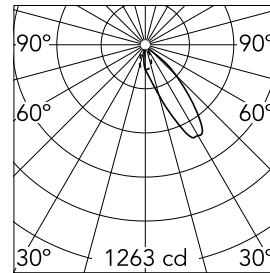

Main specifications

Number of heads	1	Net lumen (lm)	721
Lamp category	LED	Mountings	Ceiling recessed
Power (W)	13W	Environment	Indoor dry location
CCT (K)	2850K-1800K		
CRI	95		

Optical

Lighting type	Indirect, Direct
LED type	LED array
Light distribution	Asymmetric
Optical type	Wall Washer
	Down
Beam angle (°)	28
Beam angle C90-270 (°)	30
Efficiency (lm/W)	55

Beam Angle:	28°		
h(m)	E(lx)	D(m)	
1	1263	0.69	
2	316	1.38	
3	140	2.07	
4	79	2.75	
5	51	3.44	

Luminous flux luminaire
721 lm (EXTREME CUT OFF)

Electrical

Frequency (Hz)	50/60	Driver type	Dimmable 1-10V
Voltage (V)	33.00	Emergency	Without
Current (mA)	300	Insulation class	II
Dimmable	Yes		
Driver	Remote included		

Physical

Color	Gold
Orientation	Fixed
Trim	yes
Recessed depth (mm)	91
Weight (kg)	0.24

Note

For 110V PSU versions, please consult with the front office. Installation frame not necessary. Diffusing lens included.