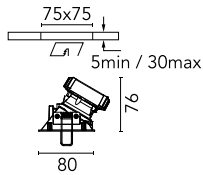

### Main specifications

<b>Number of heads</b>	1	<b>Net lumen (lm)</b>	632
<b>Lamp category</b>	LED	<b>Mountings</b>	Ceiling recessed
<b>Power (W)</b>	13W	<b>Environment</b>	Indoor dry location
<b>CCT (K)</b>	2850K-1800K		
<b>CRI</b>	95		

### Optical

<b>Lighting type</b>	Indirect, Direct
<b>LED type</b>	LED array
<b>Light distribution</b>	Asymmetric
<b>Optical type</b>	Wall Washer
	Down
<b>Beam angle (°)</b>	28
<b>Beam angle C90-270 (°)</b>	27
<b>Efficiency (lm/W)</b>	48

<b>Beam Angle:</b>	28°		
	<b>h(m)</b>	<b>E(lx)</b>	<b>D(m)</b>
1	1214	0.68	
2	304	1.35	
3	135	2.03	
4	76	2.71	
5	49	3.39	

Luminous flux luminaire  
632 lm (EXTREME CUT OFF)

### Physical

<b>Color</b>	Blue
<b>Orientation</b>	Fixed
<b>Trim</b>	yes
<b>Recessed depth (mm)</b>	91
<b>Weight (kg)</b>	0.24