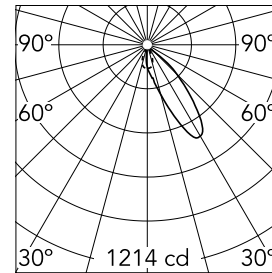

### Main specifications

<b>Number of heads</b>	1	<b>Net lumen (lm)</b>	632
<b>Lamp category</b>	LED	<b>Mountings</b>	Ceiling recessed
<b>Power (W)</b>	13W	<b>Environment</b>	Indoor dry location
<b>CCT (K)</b>	2850K-1800K		
<b>CRI</b>	95		

### Optical

<b>Lighting type</b>	Indirect, Direct
<b>LED type</b>	LED array
<b>Light distribution</b>	Asymmetric
<b>Optical type</b>	Wall Washer
	Down
<b>Beam angle (°)</b>	28
<b>Beam angle C90-270 (°)</b>	27
<b>Efficiency (lm/W)</b>	48

<b>Beam Angle:</b>	28°		
	<b>h(m)</b>	<b>E(lx)</b>	<b>D(m)</b>
1	1214	0.68	
2	304	1.35	
3	135	2.03	
4	76	2.71	
5	49	3.39	

Luminous flux luminaire  
632 lm (EXTREME CUT OFF)

### Physical

<b>Color</b>	Blue
<b>Orientation</b>	Fixed
<b>Trim</b>	yes
<b>Recessed depth (mm)</b>	91
<b>Weight (kg)</b>	0.24