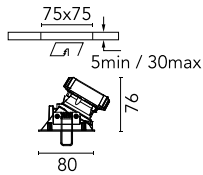

### Main specifications

<b>Number of heads</b>	1	<b>Net lumen (lm)</b>	723
<b>Lamp category</b>	LED	<b>Mountings</b>	Ceiling recessed
<b>Power (W)</b>	13W	<b>Environment</b>	Indoor dry location
<b>CCT (K)</b>	2850K-1800K		
<b>CRI</b>	95		

### Optical

<b>Lighting type</b>	Indirect, Direct
<b>LED type</b>	LED array
<b>Light distribution</b>	Asymmetric
<b>Optical type</b>	Wall Washer
	Down
<b>Beam angle (°)</b>	28
<b>Beam angle C90-270 (°)</b>	26
<b>Efficiency (lm/W)</b>	55

Beam Angle: 28°

h(m) E(lx) D(m)

1 1199 0.68

2 300 1.37

3 133 2.05

4 75 2.74

5 48 3.42

Luminous flux luminaire  
723 lm (EXTREME CUT OFF)

### Physical

<b>Color</b>	White
<b>Orientation</b>	Fixed
<b>Trim</b>	yes
<b>Recessed depth (mm)</b>	91
<b>Weight (kg)</b>	0.24