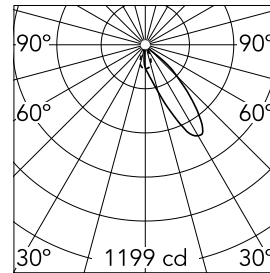

### Main specifications

<b>Number of heads</b>	1	<b>Net lumen (lm)</b>	723
<b>Lamp category</b>	LED	<b>Mountings</b>	Ceiling recessed
<b>Power (W)</b>	13W	<b>Environment</b>	Indoor dry location
<b>CCT (K)</b>	2850K-1800K		
<b>CRI</b>	95		

### Optical

<b>Lighting type</b>	Indirect, Direct
<b>LED type</b>	LED array
<b>Light distribution</b>	Asymmetric
<b>Optical type</b>	Wall Washer
	Down
<b>Beam angle (°)</b>	28
<b>Beam angle C90-270 (°)</b>	26
<b>Efficiency (lm/W)</b>	55

Beam Angle: 28°

h(m) E(lx) D(m)

1 1199 0.68

2 300 1.37

3 133 2.05

4 75 2.74

5 48 3.42

Luminous flux luminaire  
723 lm (EXTREME CUT OFF)

### Physical

<b>Color</b>	White
<b>Orientation</b>	Fixed
<b>Trim</b>	yes
<b>Recessed depth (mm)</b>	91
<b>Weight (kg)</b>	0.24