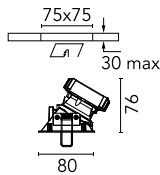

Main specifications

Number of heads	1	Net lumen (lm)	695
Lamp category	LED	Mountings	Ceiling recessed
Power (W)	13W	Environment	Indoor
CCT (K)	2850K-1800K		
CRI	95		

Optical

Lighting type	Indirect, Direct
LED type	LED array
Light distribution	Asymmetric
Optical type	Wall-washer
Beam angle (°)	27
Beam angle C90-270 (°)	29

Beam Angle: 27°

h(m) E(lx) D(m)

1 1217 0.66

2 304 1.33

3 135 1.99

4 76 2.66

5 49 3.32

Luminous flux luminaire
695 lm (EXTREME CUT OFF)