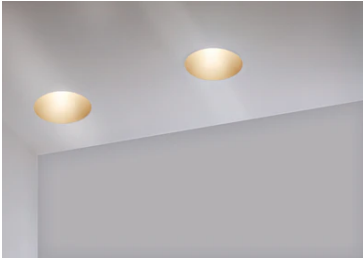

Easy Kap 80 Square Wall-Washer - Dim-To-Warm

■ 03.4198.74.LE - Black

Recessed luminaire with LED light source. 220-240V & dimmable 1-10V power supply included.

Recessed luminaire with LED light source. 220-240V & dimmable 1-10V power supply included.

Main specifications

Number of heads	1	Net lumen (lm)	695
Lamp category	LED	Mountings	Ceiling recessed
Power (W)	13W	Environment	Indoor
CCT (K)	2850K-1800K		
CRI	95		

Optical

Lighting type	Indirect, Direct
LED type	LED array
Light distribution	Asymmetric
Optical type	Wall-washer
Beam angle (°)	27
Beam angle C90-270 (°)	29