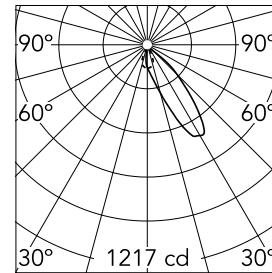

Main specifications

Number of heads	1	Net lumen (lm)	695
Lamp category	LED	Mountings	Ceiling recessed
Power (W)	13W	Environment	Indoor
CCT (K)	2850K-1800K		
CRI	95		

Optical

Lighting type	Indirect, Direct
LED type	LED array
Light distribution	Asymmetric
Optical type	Wall-washer
Beam angle (°)	27
Beam angle C90-270 (°)	29

Beam Angle: 27°

h(m) E(lx) D(m)

1 1217 0.66

2 304 1.33

3 135 1.99

4 76 2.66

5 49 3.32

Luminous flux luminaire
695 lm (EXTREME CUT OFF)