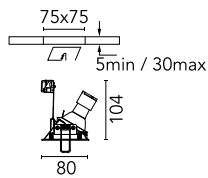

Easy Kap 80 Square Wall-Washer

■ 03.4219.GL - Gold

Recessed luminaire with main voltage source. Mounting frame not required.