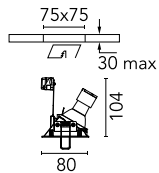

Easy Kap 80 Square Wall-Washer

03.4219.B1 - White

Recessed luminaire with main voltage source. Mounting frame not required.

Main specifications

Lamp category	Halogen
Power (W)	50W Max
Mountings	Ceiling recessed
Environment	Indoor

Color	White
Orientation	Fixed
Trim	yes
Recessed depth (mm)	140
Weight (kg)	0.12

Note

Not suitable for lens accessories.