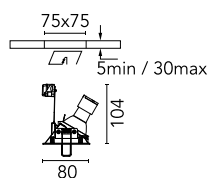

Easy Kap 80 Square Wall-Washer

■ 03.4219.74 - Black

Recessed luminaire with main voltage source. Mounting frame not required.