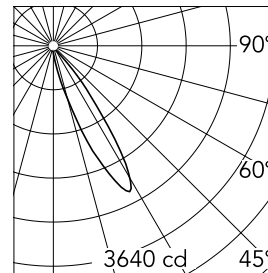

Main specifications

Number of heads	1	Environment	Indoor
Lamp category	Halogen, LED retrofit		
Power (W)	50W Max		
Net lumen (lm)	763		
Mountings	Ceiling recessed		

Optical

Lighting type	Indirect, Direct
Lamp type	QR-CBC 51
Light distribution	Asymmetric Wall-washer
Optical type	Wall-washer
Beam angle (°)	18
Beam angle C90-270 (°)	18

Beam Angle: 18°

h(m) E(lx) D(m)

1 3640 0.39

2 910 0.78

3 404 1.18

4 227 1.57

5 146 1.96

Luminous flux luminaire
848 lm (EXTREME CUT OFF)