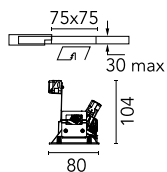

Main specifications

Number of heads	1	Environment	Indoor
Lamp category	Halogen, LED retrofit		
Power (W)	50W Max		
Net lumen (lm)	763		
Mountings	Ceiling recessed		

Optical

Lighting type	Indirect, Direct
Lamp type	QR-CBC 51
Light distribution	Asymmetric Wall-washer
Optical type	Wall-washer
Beam angle (°)	18
Beam angle C90-270 (°)	18

Beam Angle: 18°

h(m) E(lx) D(m)

1 3640 0.39

2 910 0.78

3 404 1.18

4 227 1.57

5 146 1.96

Luminous flux luminaire
848 lm (EXTREME CUT OFF)