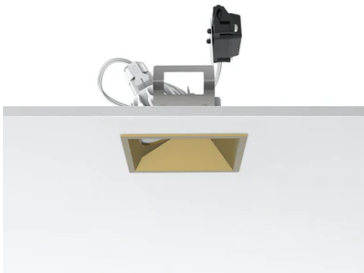

Easy Kap 80 Square Wall-Washer

■ 03.4218.GL - Gold

Recessed 12V lamp luminaire. Remote transformer not included. Installation frame not necessary.

Recessed 12V lamp luminaire. Remote transformer not included. Installation frame not necessary.

Main specifications

Number of heads	1	Environment	Indoor
Lamp category	Halogen, LED retrofit		
Power (W)	50W Max		
Net lumen (lm)	763		
Mountings	Ceiling recessed		

Optical

Lighting type	Indirect, Direct
Lamp type	QR-CBC 51
Light distribution	Asymmetric Wall-washer
Optical type	Wall-washer
Beam angle (°)	18
Beam angle C90-270 (°)	18

Beam Angle: 18°

h(m) E(lx) D(m)

1 3640 0.39

2 910 0.78

3 404 1.18

4 227 1.57

5 146 1.96

Luminous flux luminaire
848 lm (EXTREME CUT OFF)