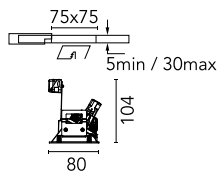

Easy Kap 80 Square Wall-Washer

■ 03.4218.CU - Copper

Recessed 12V lamp luminaire. Remote transformer not included. Installation frame not necessary.

Recessed 12V lamp luminaire. Remote transformer not included. Installation frame not necessary.

Main specifications

Number of heads	1	Environment	Indoor dry location
Lamp category	Halogen, LED retrofit		
Power (W)	50W Max		
Net lumen (lm)	753		
Mountings	Ceiling recessed		

Optical

Lighting type	Indirect, Direct	Beam angle C90-270	18 (°)
Lamp type	QR-CBC 51		
Light distribution	Asymmetric		
Optical type	Wall-washer		
Beam angle (°)	20		