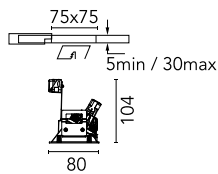

Easy Kap 80 Square Wall-Washer

■ 03.4218.74 - Black

Recessed 12V lamp luminaire. Remote transformer not included. Installation frame not necessary.

Main specifications

Number of heads	1
Lamp category	LED retrofit
Net lumen (lm)	768
Mountings	Ceiling recessed
Environment	Indoor dry location

Optical

Lighting type	Indirect, Direct	Beam angle C90-270 (°)	21
Lamp type	QR-CBC 51		
Light distribution	Asymmetric		
Optical type	Wall Washer		
	Down		
Beam angle (°)	18		

Electrical

Frequency (Hz)	50/60	Driver type	Electronic 12V
Voltage (V)	12.00	Emergency	Without
Lamp holder	GX5.3	Insulation class	III
Dimmable	No		
Driver	Remote excluded		

Physical

Color	Black
Orientation	Fixed
Trim	yes
Recessed depth (mm)	120
Weight (kg)	0.12

Note

Not suitable for lens accessories.

Easy Kap 80 Square Wall-Washer

12V Electronic Transformer 20-70W for
LED Bulbs and Halogen Lamps
60.9398