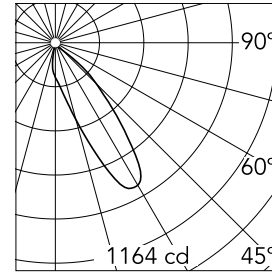

### Main specifications

<b>Number of heads</b>	1	<b>Net lumen (lm)</b>	612
<b>Lamp category</b>	LED	<b>Mountings</b>	Ceiling recessed
<b>Power (W)</b>	9.2W	<b>Environment</b>	Indoor dry location
<b>CCT (K)</b>	2700K		
<b>CRI</b>	90		

### Optical

<b>Lighting type</b>	Indirect, Direct
<b>LED type</b>	LED array
<b>Light distribution</b>	Asymmetric
<b>Optical type</b>	Wall-washer
<b>Beam angle (°)</b>	26
<b>Beam angle C90-270 (°)</b>	27
<b>Efficiency (lm/W)</b>	66

Beam Angle: 26°

h(m)	E(lx)	D(m)
1	1164	0.63
2	291	1.25
3	129	1.88
4	73	2.51
5	47	3.14

Luminous flux luminaire  
612 lm (EXTREME CUT OFF)

### Physical

<b>Color</b>	Blue
<b>Orientation</b>	Fixed
<b>Trim</b>	yes
<b>Recessed depth (mm)</b>	81
<b>Weight (kg)</b>	0.24