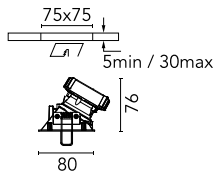

Easy Kap 80 Square Wall-Washer

■ 03.4199.BU - Blue

Recessed luminaire with LED light source. Power supply not included. Installation frame not necessary.