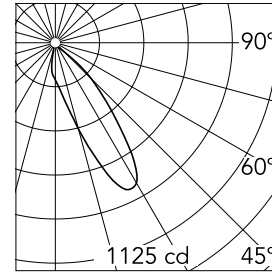

Easy Kap 80 Square Wall-Washer

03.4199.B1 - White

Recessed luminaire with LED light source. Power supply not included. Installation frame not necessary.

Main specifications

Number of heads	1	Net lumen (lm)	625
Lamp category	LED	Mountings	Ceiling recessed
Power (W)	9.2W	Environment	Indoor dry location
CCT (K)	2700K		
CRI	90		

Optical

Lighting type	Indirect, Direct
LED type	LED array
Light distribution	Asymmetric
Optical type	Wall-washer
Beam angle (°)	27
Beam angle C90-270 (°)	26
Efficiency (lm/W)	67

Beam Angle:	27°		
h(m)	E(lx)	D(m)	
1	1125	0.62	
2	281	1.24	
3	125	1.85	
4	70	2.47	
5	45	3.09	