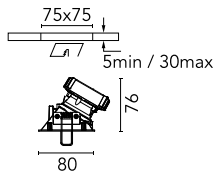

Easy Kap 80 Square Wall-Washer

03.4199.B1 - White

Recessed luminaire with LED light source. Power supply not included. Installation frame not necessary.

Main specifications

Number of heads	1	Net lumen (lm)	625
Lamp category	LED	Mountings	Ceiling recessed
Power (W)	9.2W	Environment	Indoor dry location
CCT (K)	2700K		
CRI	90		

Optical

Lighting type	Indirect, Direct
LED type	LED array
Light distribution	Asymmetric
Optical type	Wall-washer
Beam angle (°)	27
Beam angle C90-270 (°)	26
Efficiency (lm/W)	67

Beam Angle:	27°		
h(m)	E(lx)	D(m)	
1	1125	0.62	
2	281	1.24	
3	125	1.85	
4	70	2.47	
5	45	3.09	