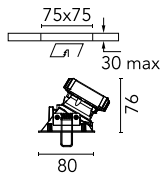

Easy Kap 80 Square Wall-Washer

■ 03.4198.GL - Gold

Recessed luminaire with LED light source. Power supply not included. Installation frame not necessary.

Main specifications

Number of heads	1	Net lumen (lm)	739
Lamp category	LED	Mountings	Ceiling recessed
Power (W)	9.2W	Environment	Indoor
CCT (K)	3000K		
CRI	90		

Optical

Lighting type	Indirect, Direct
LED type	LED array
Light distribution	Asymmetric
Optical type	Wall-washer
Beam angle (°)	28
Beam angle C90-270 (°)	30

Beam Angle:	28°		
h(m)	E(lx)	D(m)	
1	1263	0.68	
2	316	1.36	
3	140	2.04	
4	79	2.72	
5	51	3.40	

Physical

Color	Gold	Spot diameter (mm)	80
Orientation	Fixed		
Trim	yes		
Recessed depth (mm)	81		
Weight (kg)	0.24		

Note

Elliptical lens included.

Certification / Marking

Easy Kap 80 Square Wall-Washer

Power supply non dimmable.
Multicurrent 125-500mA; 5,5-22W
60.9160