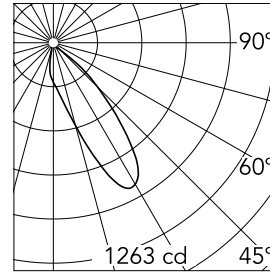

Easy Kap 80 Square Wall-Washer

■ 03.4198.GL - Gold

Recessed luminaire with LED light source. Power supply not included. Installation frame not necessary.

Main specifications

Number of heads	1	Net lumen (lm)	739
Lamp category	LED	Mountings	Ceiling recessed
Power (W)	9.2W	Environment	Indoor
CCT (K)	3000K		
CRI	90		

Optical

Lighting type	Indirect, Direct
LED type	LED array
Light distribution	Asymmetric
Optical type	Wall-washer
Beam angle (°)	28
Beam angle C90-270 (°)	30

Beam Angle:	28°		
h(m)	E(lx)	D(m)	
1	1263	0.68	
2	316	1.36	
3	140	2.04	
4	79	2.72	
5	51	3.40	

Physical

Color	Gold	Spot diameter (mm)	80
Orientation	Fixed		
Trim	yes		
Recessed depth (mm)	81		
Weight (kg)	0.24		

Note

Elliptical lens included.

Certification / Marking

Easy Kap 80 Square Wall-Washer

Power supply non dimmable.
Multicurrent 125-500mA; 5,5-22W
60.9160