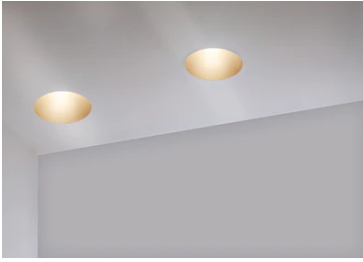

Easy Kap 80 Square Wall-Washer

■ 03.4198.GL - Gold

Recessed luminaire with LED light source. Power supply not included. Installation frame not necessary.

Main specifications

Number of heads	1	Net lumen (lm)	739
Lamp category	LED	Mountings	Ceiling recessed
Power (W)	9.2W	Environment	Indoor
CCT (K)	3000K		
CRI	90		

Optical

Lighting type	Indirect, Direct
LED type	LED array
Light distribution	Asymmetric
Optical type	Wall-washer
Beam angle (°)	28
Beam angle C90-270 (°)	30

Beam Angle:	28°		
h(m)	E(lx)	D(m)	
1	1263	0.68	
2	316	1.36	
3	140	2.04	
4	79	2.72	
5	51	3.40	

Physical

Color	Gold	Spot diameter (mm)	80
Orientation	Fixed		
Trim	yes		
Recessed depth (mm)	81		
Weight (kg)	0.24		

Note

Elliptical lens included.

Certification / Marking

Easy Kap 80 Square Wall-Washer

Power supply non dimmable.
Multicurrent 125-500mA; 5,5-22W
60.9160