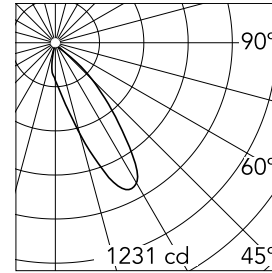

### Main specifications

<b>Number of heads</b>	1	<b>Net lumen (lm)</b>	656
<b>Lamp category</b>	LED	<b>Mountings</b>	Ceiling recessed
<b>Power (W)</b>	9.2W	<b>Environment</b>	Indoor dry location
<b>CCT (K)</b>	3000K		
<b>CRI</b>	90		

### Optical

<b>Lighting type</b>	Indirect, Direct
<b>LED type</b>	LED array
<b>Light distribution</b>	Asymmetric
<b>Optical type</b>	Wall Washer
	Down
<b>Beam angle (°)</b>	28
<b>Beam angle C90-270 (°)</b>	27
<b>Efficiency (lm/W)</b>	71

Beam Angle: 28°

h(m)	E(lx)	D(m)
1	1231	0.64
2	308	1.29
3	137	1.93
4	77	2.57
5	49	3.21

Luminous flux luminaire  
656 lm (EXTREME CUT OFF)

### Physical

<b>Color</b>	Copper
<b>Orientation</b>	Fixed
<b>Trim</b>	yes
<b>Recessed depth (mm)</b>	81
<b>Weight (kg)</b>	0.24