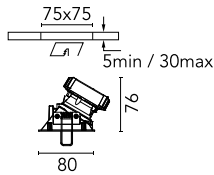

Easy Kap 80 Square Wall-Washer

■ 03.4198.CU - Copper

Recessed luminaire with LED light source. Power supply not included. Installation frame not necessary.