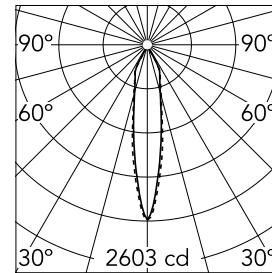

Main specifications

Number of heads	1	Net lumen (lm)	719
Lamp category	LED	Mountings	Ceiling recessed
Power (W)	13W	Environment	Indoor dry location
CCT (K)	2850K-1800K		
CRI	95		

Optical

Lighting type	Direct
LED type	LED array
Light distribution	Symmetric
Optical type	Spot
Beam angle (°)	18
Beam angle C90-270 (°)	20
Efficiency (lm/W)	55

Beam Angle: 18°

h(m)	E(lx)	D(m)
1	2603	0.32
2	651	0.64
3	289	0.96
4	163	1.28
5	104	1.60

Luminous flux luminaire
719 lm (EXTREME CUT OFF)

Electrical

Frequency (Hz)	50/60	Driver type	Dimmable 1-10V
Voltage (V)	33.00	Emergency	Without
Current (mA)	300	Insulation class	II
Dimmable	Yes		
Driver	Remote included		

Physical

Color	Gold
Orientation	Fixed
Trim	yes
Recessed depth (mm)	93
Weight (kg)	0.24

Note

For 110V PSU versions, please consult with the front office. Installation frame not necessary. Diffusing lens included.