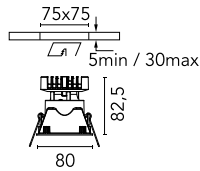

Main specifications

Number of heads	1	Net lumen (lm)	719
Lamp category	LED	Mountings	Ceiling recessed
Power (W)	13W	Environment	Indoor dry location
CCT (K)	2850K-1800K		
CRI	95		

Optical

Lighting type	Direct
LED type	LED array
Light distribution	Symmetric
Optical type	Spot
Beam angle (°)	18
Beam angle C90-270 (°)	20
Efficiency (lm/W)	55

Beam Angle: 18°

h(m)	E(lx)	D(m)
1	2603	0.32
2	651	0.64
3	289	0.96
4	163	1.28
5	104	1.60

Luminous flux luminaire
719 lm (EXTREME CUT OFF)

Electrical

Frequency (Hz)	50/60	Driver type	Dimmable 1-10V
Voltage (V)	33.00	Emergency	Without
Current (mA)	300	Insulation class	II
Dimmable	Yes		
Driver	Remote included		

Physical

Color	Gold
Orientation	Fixed
Trim	yes
Recessed depth (mm)	93
Weight (kg)	0.24

Note

For 110V PSU versions, please consult with the front office. Installation frame not necessary. Diffusing lens included.