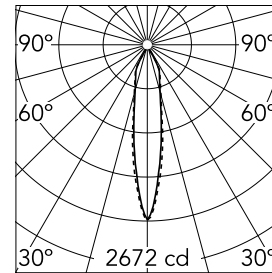

Easy Kap 80 Square Fixed Optic Spot - Dim-To-Warm

■ 03.4176.CU.LE - Copper

Recessed luminaire with LED light source. 220-240V & dimmable 1-10V power supply included.

Recessed luminaire with LED light source. 220-240V & dimmable 1-10V power supply included.

Main specifications

Number of heads	1	Net lumen (lm)	715
Lamp category	LED	Mountings	Ceiling recessed
Power (W)	13W	Environment	Indoor dry location
CCT (K)	2850K-1800K		
CRI	95		

Optical

Lighting type	Direct
LED type	LED array
Light distribution	Symmetric
Optical type	Spot
Beam angle (°)	18
Beam angle C90-270 (°)	20
Efficiency (lm/W)	55

Beam Angle: 18°

h(m)	E(lx)	D(m)
1	2672	0.32
2	668	0.64
3	297	0.96
4	167	1.29
5	107	1.61

Luminous flux luminaire
715 lm (EXTREME CUT OFF)

Electrical

Frequency (Hz)	50/60	Driver type	Dimmable 1-10V
Voltage (V)	33.00	Emergency	Without
Current (mA)	300	Insulation class	II
Dimmable	Yes		
Driver	Remote included		

Physical

Color	Copper
Orientation	Fixed
Trim	yes
Recessed depth (mm)	93
Weight (kg)	0.24

Note

For 110V PSU versions, please consult with the front office. Installation frame not necessary. Diffusing lens included.