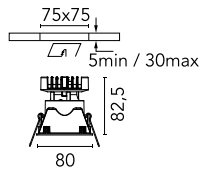

Easy Kap 80 Square Fixed Optic Spot - Dim-To-Warm

■ 03.4176.CU.LE - Copper

Recessed luminaire with LED light source. 220-240V & dimmable 1-10V power supply included.

Recessed luminaire with LED light source. 220-240V & dimmable 1-10V power supply included.

Main specifications

Number of heads	1	Net lumen (lm)	715
Lamp category	LED	Mountings	Ceiling recessed
Power (W)	13W	Environment	Indoor dry location
CCT (K)	2850K-1800K		
CRI	95		

Optical

Lighting type	Direct
LED type	LED array
Light distribution	Symmetric
Optical type	Spot
Beam angle (°)	18
Beam angle C90-270 (°)	20
Efficiency (lm/W)	55

Beam Angle: 18°

h(m)	E(lx)	D(m)
1	2672	0.32
2	668	0.64
3	297	0.96
4	167	1.29
5	107	1.61

Luminous flux luminaire
715 lm (EXTREME CUT OFF)

Electrical

Frequency (Hz)	50/60	Driver type	Dimmable 1-10V
Voltage (V)	33.00	Emergency	Without
Current (mA)	300	Insulation class	II
Dimmable	Yes		
Driver	Remote included		

Physical

Color	Copper
Orientation	Fixed
Trim	yes
Recessed depth (mm)	93
Weight (kg)	0.24

Note

For 110V PSU versions, please consult with the front office. Installation frame not necessary. Diffusing lens included.