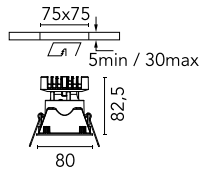

Easy Kap 80 Square Fixed Optic Spot - Dim-To-Warm

03.4176.B1.LE - White

Recessed luminaire with LED light source. 220-240V & dimmable 1-10V power supply included.

Recessed luminaire with LED light source. 220-240V & dimmable 1-10V power supply included.

Main specifications

Number of heads	1	Net lumen (lm)	753
Lamp category	LED	Mountings	Ceiling recessed
Power (W)	13W	Environment	Indoor dry location
CCT (K)	2850K-1800K		
CRI	95		

Optical

Lighting type	Direct
LED type	LED array
Light distribution	Symmetric
Optical type	Spot
Beam angle (°)	18
Beam angle C90-270 (°)	20
Efficiency (lm/W)	57

Beam Angle:	18°		
h(m)	E(lx)	D(m)	
1	2620	0.32	
2	655	0.64	
3	291	0.96	
4	164	1.28	
5	105	1.60	

Luminous flux luminaire
753 lm (EXTREME CUT OFF)

Electrical

Frequency (Hz)	50/60	Driver type	Dimmable 1-10V
Voltage (V)	33.00	Emergency	Without
Current (mA)	300	Insulation class	II
Dimmable	Yes		
Driver	Remote included		

Physical

Color	White
Orientation	Fixed
Trim	yes
Recessed depth (mm)	93
Weight (kg)	0.24

Note

For 110V PSU versions, please consult with the front office. Installation frame not necessary. Diffusing lens included.