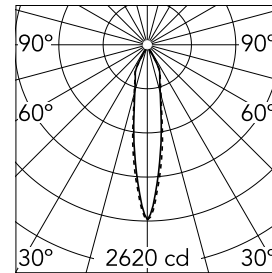

Easy Kap 80 Square Fixed Optic Spot - Dim-To-Warm

03.4176.B1.LE - White

Recessed luminaire with LED light source. 220-240V & dimmable 1-10V power supply included.

Recessed luminaire with LED light source. 220-240V & dimmable 1-10V power supply included.

Main specifications

Number of heads	1	Net lumen (lm)	753
Lamp category	LED	Mountings	Ceiling recessed
Power (W)	13W	Environment	Indoor dry location
CCT (K)	2850K-1800K		
CRI	95		

Optical

Lighting type	Direct
LED type	LED array
Light distribution	Symmetric
Optical type	Spot
Beam angle (°)	18
Beam angle C90-270 (°)	20
Efficiency (lm/W)	57

Beam Angle:	18°		
h(m)	E(lx)	D(m)	
1	2620	0.32	
2	655	0.64	
3	291	0.96	
4	164	1.28	
5	105	1.60	

Luminous flux luminaire
753 lm (EXTREME CUT OFF)

Electrical

Frequency (Hz)	50/60	Driver type	Dimmable 1-10V
Voltage (V)	33.00	Emergency	Without
Current (mA)	300	Insulation class	II
Dimmable	Yes		
Driver	Remote included		

Physical

Color	White
Orientation	Fixed
Trim	yes
Recessed depth (mm)	93
Weight (kg)	0.24

Note

For 110V PSU versions, please consult with the front office. Installation frame not necessary. Diffusing lens included.