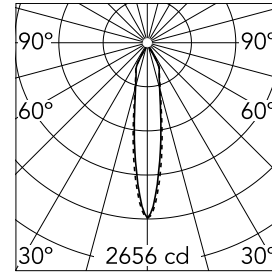

Easy Kap 80 Square Fixed Optic Spot

03.4177.B1 - White

Recessed luminaire with LED light source. Power supply not included. Installation frame not necessary.

Main specifications

Number of heads	1	Net lumen (lm)	741
Lamp category	LED	Mountings	Ceiling recessed
Power (W)	9.2W	Environment	Indoor dry location
CCT (K)	2700K		
CRI	90		

Optical

Lighting type	Direct
LED type	LED array
Light distribution	Symmetric
Optical type	Spot
Beam angle (°)	18
Beam angle C90-270 (°)	19
Efficiency (lm/W)	80

Beam Angle: 18°

h(m)	E(lx)	D(m)
1	2656	0.31
2	664	0.62
3	295	0.94
4	166	1.25
5	106	1.56

Physical

Color	White
Orientation	Fixed
Trim	yes
Recessed depth (mm)	93
Weight (kg)	0.24

Note

Diffusing lens included

Easy Kap 80 Square Fixed Optic Spot

Continuous current power supply, 1-10V, regulable Mains, leading & trailing edge 220/240V – 50/60Hz, 500mA – 10W
60.9411