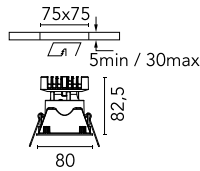

Easy Kap 80 Square Fixed Optic Spot

03.4177.B1 - White

Recessed luminaire with LED light source. Power supply not included. Installation frame not necessary.

Main specifications

Number of heads	1	Net lumen (lm)	741
Lamp category	LED	Mountings	Ceiling recessed
Power (W)	9.2W	Environment	Indoor dry location
CCT (K)	2700K		
CRI	90		

Optical

Lighting type	Direct
LED type	LED array
Light distribution	Symmetric
Optical type	Spot
Beam angle (°)	18
Beam angle C90-270 (°)	19
Efficiency (lm/W)	80

Beam Angle: 18°

h(m)	E(lx)	D(m)
1	2656	0.31
2	664	0.62
3	295	0.94
4	166	1.25
5	106	1.56

Physical

Color	White
Orientation	Fixed
Trim	yes
Recessed depth (mm)	93
Weight (kg)	0.24

Note

Diffusing lens included

Easy Kap 80 Square Fixed Optic Spot

Continuous current power supply, 1-10V, regulable Mains, leading & trailing edge 220/240V – 50/60Hz, 500mA – 10W
60.9411