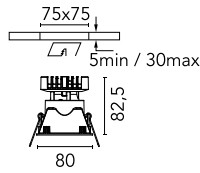

Easy Kap 80 Square Fixed Optic Spot

03.4176.GL - Gold

Recessed luminaire with LED light source. Power supply not included. Installation frame not necessary.