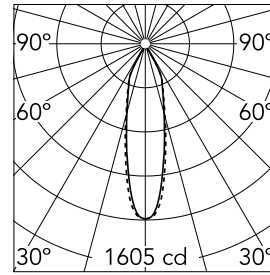

Number of heads	1	Net lumen (lm)	615
Lamp category	LED	Mountings	Ceiling recessed
Power (W)	9.2W	Environment	Indoor dry location
CCT (K)	2700K		
CRI	90		

Optical

Lighting type	Direct
LED type	LED array
Light distribution	Symmetric
Optical type	Medium
Beam angle (°)	25
Beam angle C90-270 (°)	27

Physical

Color	White
Orientation	Fixed
Trim	yes
Recessed depth (mm)	93
Weight (kg)	0.24

Note

Diffusing lens included