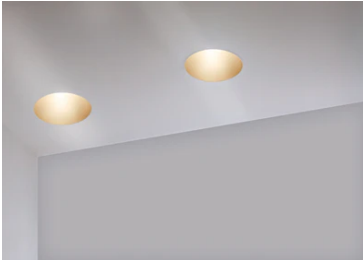

Easy Kap 80 Square Fixed Optic Medium On Stock

03.4195.B1.DF - White

Recessed luminaire with LED light source. Remote 220/240V power supply included. Installation frame not necessary.

Main specifications

Number of heads	1	Net lumen (lm)	615
Lamp category	LED	Mountings	Ceiling recessed
Power (W)	9.2W	Environment	Indoor dry location
CCT (K)	2700K		
CRI	90		

Optical

Lighting type	Direct
LED type	LED array
Light distribution	Symmetric
Optical type	Medium
Beam angle (°)	25
Beam angle C90-270 (°)	27

Physical

Color	White
Orientation	Fixed
Trim	yes
Recessed depth (mm)	93
Weight (kg)	0.24

Note

Diffusing lens included