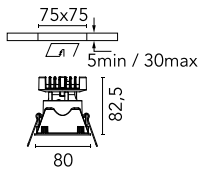

Easy Kap 80 Square Fixed Optic Medium On Stock

03.4195.B1.DF - White

Recessed luminaire with LED light source. Remote 220/240V power supply included. Installation frame not necessary.