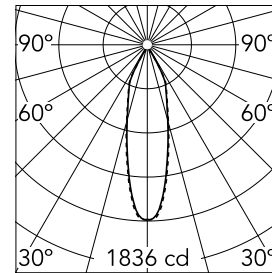

Main specifications

Number of heads	1	Net lumen (lm)	720
Lamp category	LED	Mountings	Ceiling recessed
Power (W)	13W	Environment	Indoor dry location
CCT (K)	2850K-1800K		
CRI	95		

Optical

Lighting type	Direct
LED type	LED array
Light distribution	Symmetric
Optical type	Medium
Beam angle (°)	27
Beam angle C90-270 (°)	28
Efficiency (lm/W)	55

Physical

Color	Gold
Orientation	Fixed
Trim	yes
Recessed depth (mm)	93
Weight (kg)	0.24

Note

For 110V PSU versions, please consult with the front office. Installation frame not necessary. Diffusing lens included.