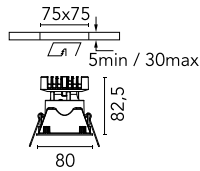

Main specifications

Number of heads	1	Net lumen (lm)	720
Lamp category	LED	Mountings	Ceiling recessed
Power (W)	13W	Environment	Indoor dry location
CCT (K)	2850K-1800K		
CRI	95		

Optical

Lighting type	Direct
LED type	LED array
Light distribution	Symmetric
Optical type	Medium
Beam angle (°)	27
Beam angle C90-270 (°)	28
Efficiency (lm/W)	55

Beam Angle: 27°

h(m)	E(lx)	D(m)
1	1836	0.49
2	459	0.98
3	204	1.47
4	115	1.95
5	73	2.44

Luminous flux luminaire
720 lm (EXTREME CUT OFF)

Electrical

Frequency (Hz)	50/60	Driver type	Dimmable 1-10V
Voltage (V)	33.00	Emergency	Without
Current (mA)	300	Insulation class	II
Dimmable	Yes		
Driver	Remote included		

Physical

Color	Gold
Orientation	Fixed
Trim	yes
Recessed depth (mm)	93
Weight (kg)	0.24

Note

For 110V PSU versions, please consult with the front office. Installation frame not necessary. Diffusing lens included.