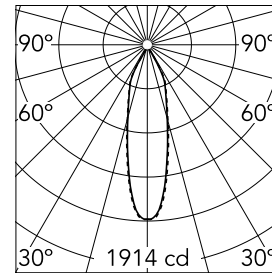

Main specifications

| | | | |
|------------------------|-------------|-----------------------|------------------|
| Number of heads | 1 | Net lumen (lm) | 719 |
| Lamp category | LED | Mountings | Ceiling recessed |
| Power (W) | 13W | Environment | Indoor |
| CCT (K) | 2850K-1800K | | |
| CRI | 95 | | |

Optical

| | |
|-------------------------------|-----------|
| Lighting type | Direct |
| LED type | LED array |
| Light distribution | Symmetric |
| Optical type | Medium |
| Beam angle (°) | 27 |
| Beam angle C90-270 (°) | 28 |

Beam Angle: 27°

| h(m) | E(lx) | D(m) |
|------|-------|------|
| 1 | 1914 | 0.48 |
| 2 | 478 | 0.95 |
| 3 | 213 | 1.43 |
| 4 | 120 | 1.90 |
| 5 | 77 | 2.38 |

Luminous flux luminaire
719 lm (EXTREME CUT OFF)

Certification / Marking

Physical

| | | | |
|----------------------------|--------|---------------------------|----|
| Color | Copper | Spot diameter (mm) | 80 |
| Orientation | Fixed | | |
| Trim | yes | | |
| Recessed depth (mm) | 93 | | |
| Weight (kg) | 0.24 | | |