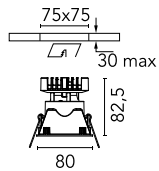

Main specifications

| | | | |
|------------------------|-------------|-----------------------|------------------|
| Number of heads | 1 | Net lumen (lm) | 719 |
| Lamp category | LED | Mountings | Ceiling recessed |
| Power (W) | 13W | Environment | Indoor |
| CCT (K) | 2850K-1800K | | |
| CRI | 95 | | |

Beam Angle: 27°

| h(m) | E(lx) | D(m) |
|------|-------|------|
| 1 | 1914 | 0.48 |
| 2 | 478 | 0.95 |
| 3 | 213 | 1.43 |
| 4 | 120 | 1.90 |
| 5 | 77 | 2.38 |

Luminous flux luminaire
719 lm (EXTREME CUT OFF)

Certification / Marking

Physical

| | | | |
|----------------------------|--------|---------------------------|----|
| Color | Copper | Spot diameter (mm) | 80 |
| Orientation | Fixed | | |
| Trim | yes | | |
| Recessed depth (mm) | 93 | | |
| Weight (kg) | 0.24 | | |