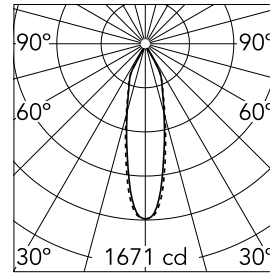

### Main specifications

<b>Number of heads</b>	1	<b>Net lumen (lm)</b>	600
<b>Lamp category</b>	LED	<b>Mountings</b>	Ceiling recessed
<b>Power (W)</b>	9.2W	<b>Environment</b>	Indoor dry location
<b>CCT (K)</b>	2700K		
<b>CRI</b>	90		

### Optical

<b>Lighting type</b>	Direct
<b>LED type</b>	LED array
<b>Light distribution</b>	Symmetric
<b>Optical type</b>	Medium
<b>Beam angle (°)</b>	25
<b>Beam angle C90-270 (°)</b>	27

<b>Beam Angle:</b>	25°		
<b>h(m)</b>	<b>E(lx)</b>	<b>D(m)</b>	
1	1671	0.45	
2	418	0.90	
3	186	1.34	
4	104	1.79	
5	67	2.24	

Luminous flux luminaire  
600 lm (EXTREME CUT OFF)

### Physical

<b>Color</b>	Gold
<b>Orientation</b>	Fixed
<b>Trim</b>	yes
<b>Recessed depth (mm)</b>	93
<b>Weight (kg)</b>	0.24