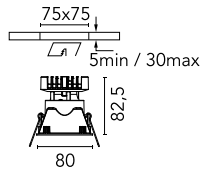

### Main specifications

<b>Number of heads</b>	1	<b>Net lumen (lm)</b>	600
<b>Lamp category</b>	LED	<b>Mountings</b>	Ceiling recessed
<b>Power (W)</b>	9.2W	<b>Environment</b>	Indoor dry location
<b>CCT (K)</b>	2700K		
<b>CRI</b>	90		

Luminous flux luminaire  
600 lm (EXTREME CUT OFF)

### Physical

<b>Color</b>	Gold
<b>Orientation</b>	Fixed
<b>Trim</b>	yes
<b>Recessed depth (mm)</b>	93
<b>Weight (kg)</b>	0.24