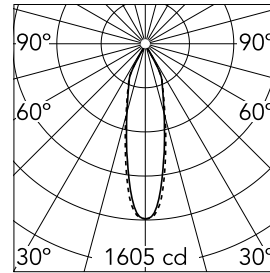

Number of heads	1	Net lumen (lm)	615
Lamp category	LED	Mountings	Ceiling recessed
Power (W)	9.2W	Environment	Indoor dry location
CCT (K)	2700K		
CRI	90		

Optical

Lighting type	Direct
LED type	LED array
Light distribution	Symmetric
Optical type	Medium
Beam angle (°)	25
Beam angle C90-270 (°)	27

Beam Angle:	25°	
h(m)	E(lx)	D(m)
1	1605	0.45
2	401	0.90
3	178	1.34
4	100	1.79
5	64	2.24

Luminous flux luminaire
615 lm (EXTREME CUT OFF)

Electrical

Frequency (Hz)	50/60	Driver type	Dimmable DALI 1
Voltage (V)	17.40	Emergency	Without
Current (mA)	500	Insulation class	II
Dimmable	Yes		
Driver	Remote included		

Physical

Color	White
Orientation	Fixed
Trim	yes
Recessed depth (mm)	93
Weight (kg)	0.24

Note

Diffusing lens included