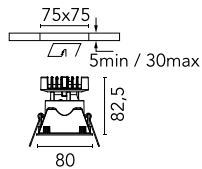

Easy Kap 80 Square Fixed Optic Medium Dali On Stock

03.4195.B1.CD - White

Recessed luminaire with LED light source. Remote 220/240V power supply included. Installation frame not necessary.