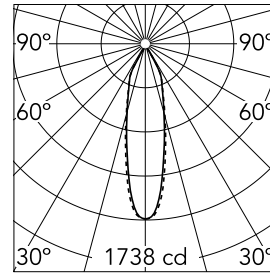

### Main specifications

<b>Number of heads</b>	1	<b>Net lumen (lm)</b>	624
<b>Lamp category</b>	LED	<b>Mountings</b>	Ceiling recessed
<b>Power (W)</b>	9.2W	<b>Environment</b>	Indoor
<b>CCT (K)</b>	3000K		
<b>CRI</b>	90		

### Optical

<b>Lighting type</b>	Direct
<b>LED type</b>	LED array
<b>Light distribution</b>	Symmetric
<b>Optical type</b>	Medium
<b>Beam angle (°)</b>	25
<b>Beam angle C90-270 (°)</b>	27

<b>Beam Angle:</b>	25°		
<b>h(m)</b>	<b>E(lx)</b>	<b>D(m)</b>	
1	1738	0.45	
2	435	0.90	
3	193	1.34	
4	109	1.79	
5	70	2.24	

Luminous flux luminaire  
624 lm (EXTREME CUT OFF)

### Physical

<b>Color</b>	Gold	<b>Spot diameter (mm)</b>	80
<b>Orientation</b>	Fixed		
<b>Trim</b>	yes		
<b>Recessed depth (mm)</b>	93		
<b>Weight (kg)</b>	0.24		