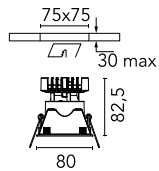

Easy Kap 80 Square Fixed Optic Medium Dali On Stock

03.4194.GL.CD - Gold

Recessed luminaire with LED light source. Remote 220/240V power supply included. Installation frame not necessary.