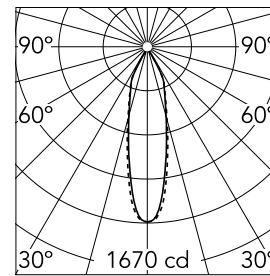

Number of heads	1	Net lumen (lm)	640
Lamp category	LED	Mountings	Ceiling recessed
Power (W)	9.2W	Environment	Indoor dry location
CCT (K)	3000K		
CRI	90		

Optical

Lighting type	Direct
LED type	LED array
Light distribution	Symmetric
Optical type	Medium
Beam angle (°)	25
Beam angle C90-270 (°)	27

Physical

Color	White
Orientation	Fixed
Trim	yes
Recessed depth (mm)	93
Weight (kg)	0.24

Note

Diffusing lens included