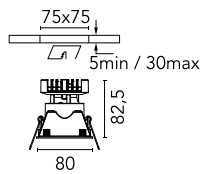

Easy Kap 80 Square Fixed Optic Medium Dali On Stock

03.4194.B1.CD - White

Recessed luminaire with LED light source. Remote 220/240V power supply included. Installation frame not necessary.