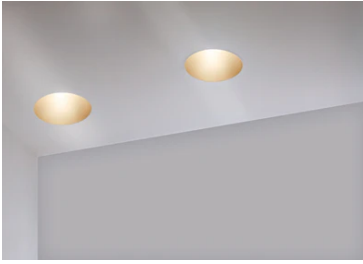

## Easy Kap 80 Square Fixed Optic Flood - Dim-To-Warm

03.4178.B1.LE - White

Recessed luminaire with LED light source. 220-240V & dimmable 1-10V power supply included.

Recessed luminaire with LED light source. 220-240V & dimmable 1-10V power supply included.

### Physical

<b>Color</b>	White
<b>Orientation</b>	Fixed
<b>Trim</b>	yes
<b>Recessed depth (mm)</b>	93
<b>Weight (kg)</b>	0.24