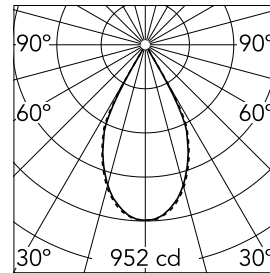

### Main specifications

<b>Number of heads</b>	1	<b>Net lumen (lm)</b>	736
<b>Lamp category</b>	LED	<b>Mountings</b>	Ceiling recessed
<b>Power (W)</b>	13W	<b>Environment</b>	Indoor
<b>CCT (K)</b>	2850K-1800K		
<b>CRI</b>	95		

### Optical

<b>Lighting type</b>	Direct
<b>LED type</b>	LED array
<b>Light distribution</b>	Symmetric
<b>Optical type</b>	Flood
<b>Beam angle (°)</b>	54
<b>Beam angle C90-270 (°)</b>	55
<b>Efficiency (lm/W)</b>	56

<b>Beam Angle:</b>	54°		
<b>h(m)</b>	<b>E(lx)</b>	<b>D(m)</b>	
1	952	1.02	
2	238	2.04	
3	106	3.06	
4	59	4.08	
5	38	5.10	

Luminous flux luminaire  
736 lm (EXTREME CUT OFF)

### Physical

<b>Color</b>	White
<b>Orientation</b>	Fixed
<b>Trim</b>	yes
<b>Recessed depth (mm)</b>	93
<b>Weight (kg)</b>	0.24