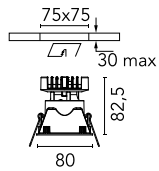

### Main specifications

<b>Number of heads</b>	1	<b>Net lumen (lm)</b>	736
<b>Lamp category</b>	LED	<b>Mountings</b>	Ceiling recessed
<b>Power (W)</b>	13W	<b>Environment</b>	Indoor
<b>CCT (K)</b>	2850K-1800K		
<b>CRI</b>	95		

<b>Beam Angle:</b>	54°		
<b>h(m)</b>	<b>E(lx)</b>	<b>D(m)</b>	
1	952	1.02	
2	238	2.04	
3	106	3.06	
4	59	4.08	
5	38	5.10	

Luminous flux luminaire  
736 lm (EXTREME CUT OFF)

### Physical

<b>Color</b>	White
<b>Orientation</b>	Fixed
<b>Trim</b>	yes
<b>Recessed depth (mm)</b>	93
<b>Weight (kg)</b>	0.24