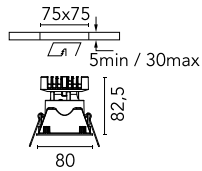

Easy Kap 80 Square Fixed Optic Flood

03.4178.GL - Gold

Recessed luminaire with LED light source. Power supply not included. Installation frame not necessary.

Main specifications

Number of heads	1	Net lumen (lm)	732
Lamp category	LED	Mountings	Ceiling recessed
Power (W)	9.2W	Environment	Indoor dry location
CCT (K)	3000K		
CRI	90		

Optical

Lighting type	Direct
LED type	LED array
Light distribution	Symmetric
Optical type	Flood
Beam angle (°)	53
Beam angle C90-270 (°)	54
Efficiency (lm/W)	79

Beam Angle:	53°		
h(m)	E(lx)	D(m)	
1	1030	1.00	
2	258	2.00	
3	114	3.00	
4	64	4.00	
5	41	5.01	