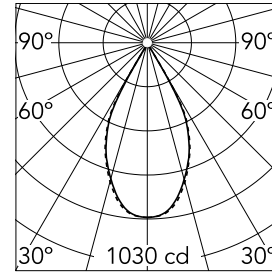

Easy Kap 80 Square Fixed Optic Flood

03.4178.GL - Gold

Recessed luminaire with LED light source. Power supply not included. Installation frame not necessary.

Main specifications

Number of heads	1	Net lumen (lm)	732
Lamp category	LED	Mountings	Ceiling recessed
Power (W)	9.2W	Environment	Indoor dry location
CCT (K)	3000K		
CRI	90		

Optical

Lighting type	Direct
LED type	LED array
Light distribution	Symmetric
Optical type	Flood
Beam angle (°)	53
Beam angle C90-270 (°)	54
Efficiency (lm/W)	79

Beam Angle:	53°		
h(m)	E(lx)	D(m)	
1	1030	1.00	
2	258	2.00	
3	114	3.00	
4	64	4.00	
5	41	5.01	