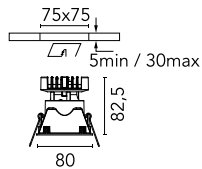

### Main specifications

<b>Number of heads</b>	1	<b>Net lumen (lm)</b>	667
<b>Lamp category</b>	LED	<b>Mountings</b>	Ceiling recessed
<b>Power (W)</b>	9.2W	<b>Environment</b>	Indoor dry location
<b>CCT (K)</b>	3000K		
<b>CRI</b>	90		

<b>Beam Angle:</b>	55°		
<b>h(m)</b>	<b>E(lx)</b>	<b>D(m)</b>	
1	897	1.04	
2	224	2.09	
3	100	3.13	
4	56	4.18	
5	36	5.22	

Luminous flux luminaire  
667 lm (EXTREME CUT OFF)

### Physical

<b>Color</b>	Blue
<b>Orientation</b>	Fixed
<b>Trim</b>	yes
<b>Recessed depth (mm)</b>	93
<b>Weight (kg)</b>	0.24