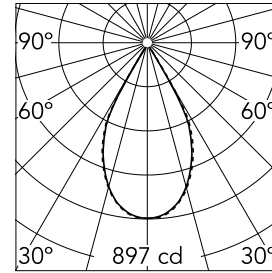

### Main specifications

<b>Number of heads</b>	1	<b>Net lumen (lm)</b>	667
<b>Lamp category</b>	LED	<b>Mountings</b>	Ceiling recessed
<b>Power (W)</b>	9.2W	<b>Environment</b>	Indoor dry location
<b>CCT (K)</b>	3000K		
<b>CRI</b>	90		

### Optical

<b>Lighting type</b>	Direct
<b>LED type</b>	LED array
<b>Light distribution</b>	Symmetric
<b>Optical type</b>	Flood
<b>Beam angle (°)</b>	55
<b>Beam angle C90-270 (°)</b>	56
<b>Efficiency (lm/W)</b>	72

<b>Beam Angle:</b>	55°		
<b>h(m)</b>	<b>E(lx)</b>	<b>D(m)</b>	
1	897	1.04	
2	224	2.09	
3	100	3.13	
4	56	4.18	
5	36	5.22	

Luminous flux luminaire  
667 lm (EXTREME CUT OFF)

### Physical

<b>Color</b>	Blue
<b>Orientation</b>	Fixed
<b>Trim</b>	yes
<b>Recessed depth (mm)</b>	93
<b>Weight (kg)</b>	0.24