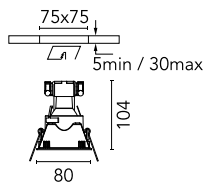

Easy Kap 80 Square Fixed

■ 03.4209.CU - Copper

Recessed luminaire with main voltage source. Installation frame not necessary.

Main specifications

Lamp category	LED retrofit
Mountings	Ceiling recessed
Environment	Indoor dry location

Optical

Lighting type	Direct
Lamp type	PAR16
Light distribution	Symmetric

Electrical

Frequency (Hz)	50/60
Lamp holder	GU10
Emergency	Without
Insulation class	II

Physical

Color	Copper
Orientation	Fixed
Trim	yes
Recessed depth (mm)	155
Weight (kg)	0.12